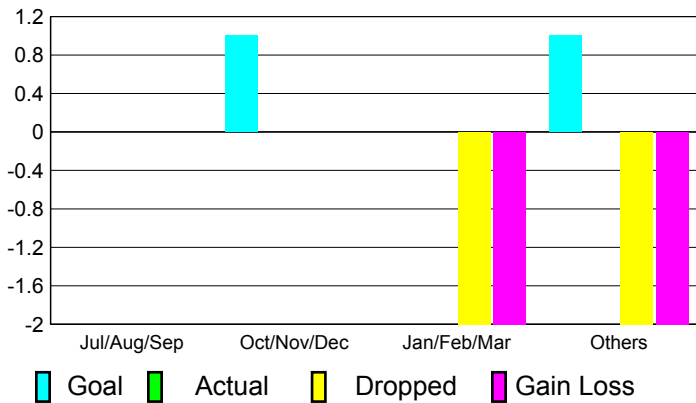

2010-2011 GMT Reports for District (or Undistricted) **District LC 5**

GMT: **Mr. Edisson Karnopp**

Location: **BRAZIL**

GMT CA: **3**

CLUBS

Club Results
2010-2011

Clubs
2009-2010

Month	New Club Goal	Actual New Clubs	Actual Dropped Clubs	Gain/Loss of Clubs	Gain/Loss of Clubs
Jul/Aug/Sep	0	0	0	0	0
Oct/Nov/Dec	1	0	0	0	1
Jan/Feb/Mar	0	0	-2	-2	1
Apr/May/Jun	1	0	-2	-2	1
Totals	2	0	-4	-4	3

Club Results 2010-2011

Goal, New, Dropped, Gain/Loss

Comparison of Club Gain/Loss

Current Year Compared to the Previous Year

YTD Status Quo Clubs 2010-2011

Status Quo Clubs Compared to Status Quo Members

MEMBERSHIP

Membership Results
2010-2011

Membership
2009-2010

Month	Net Memb Goal	Actual New Memb	Actual Dropped Memb	Gain/Loss of Memb	Gain/Loss of Memb
Jul/Aug/Sep	17	35	-57	-22	-30
Oct/Nov/Dec	25	85	-67	18	19
Jan/Feb/Mar	25	50	-65	-15	51
Apr/May/Jun	30	56	-76	-20	20
Totals	97	226	-265	-39	60