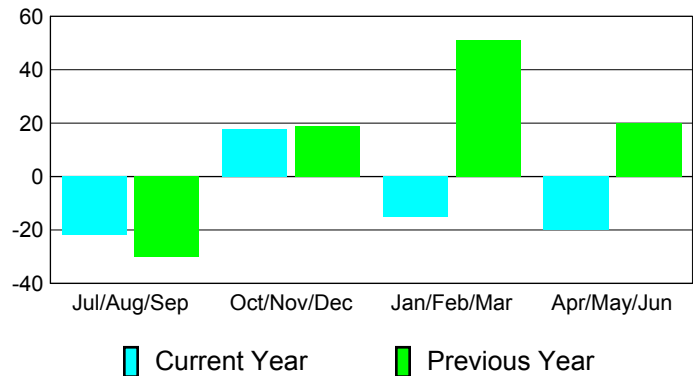

Membership Results
2010-2011

Membership
2009-2010

Month	Net Memb Goal	Actual New Memb	Actual Dropped Memb	Gain/Loss of Memb	Gain/Loss of Memb
Jul/Aug/Sep	17	35	-57	-22	-30
Oct/Nov/Dec	25	85	-67	18	19
Jan/Feb/Mar	25	50	-65	-15	51
Apr/May/Jun	30	56	-76	-20	20
Totals	97	226	-265	-39	60

Membership Results 2010-2011

Goal, New, Dropped, Gain/Loss

Comparison of Membership Gain/Loss

Current Year Compared to the Previous Year

Gender Comparison 2010-2011

Jul/Aug/Sep

Oct/Nov/Dec

Jan/Feb/Mar