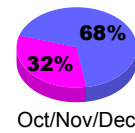

Membership Results
2010-2011

Membership
2009-2010

Month	Net Memb Goal	Actual New Memb	Actual Dropped Memb	Gain/Loss of Memb	Gain/Loss of Memb
Jul/Aug/Sep	17	35	-57	-22	-30
Oct/Nov/Dec	25	85	-67	18	19
Jan/Feb/Mar	25	50	-65	-15	51
Apr/May/Jun	30	56	-76	-20	20
Totals	97	226	-265	-39	60

Membership Results 2010-2011

Goal, New, Dropped, Gain/Loss

Comparison of Membership Gain/Loss

Current Year Compared to the Previous Year

Gender Comparison 2010-2011

Jul/Aug/Sep

Oct/Nov/Dec

Jan/Feb/Mar

Apr/May/Jun

Male

Female