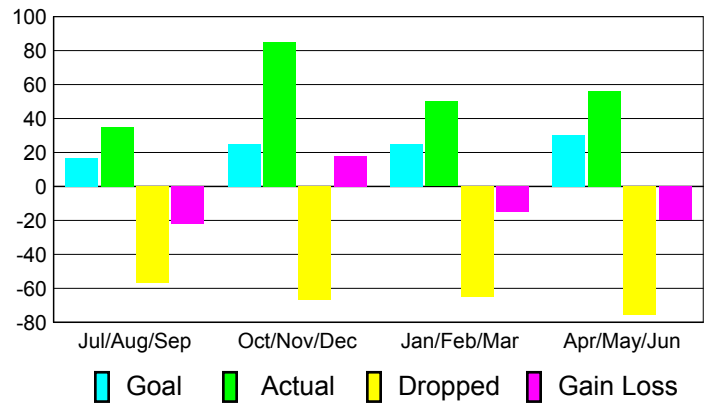

Membership Results 2010-2011

Goal, New, Dropped, Gain/Loss

Comparison of Membership Gain/Loss

Current Year Compared to the Previous Year